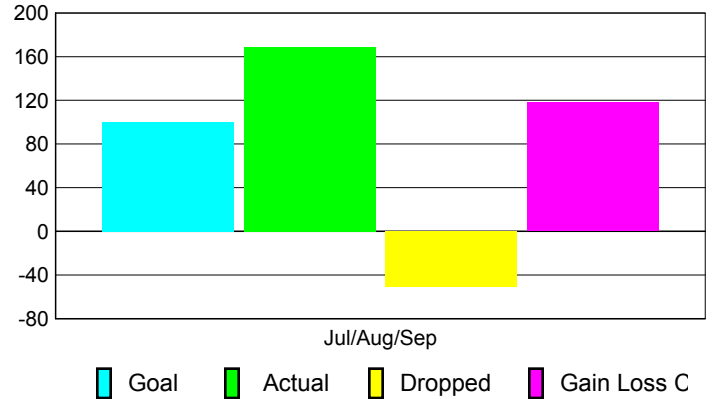

Membership Results 2010-2011

Goal, New, Dropped, Gain/Loss